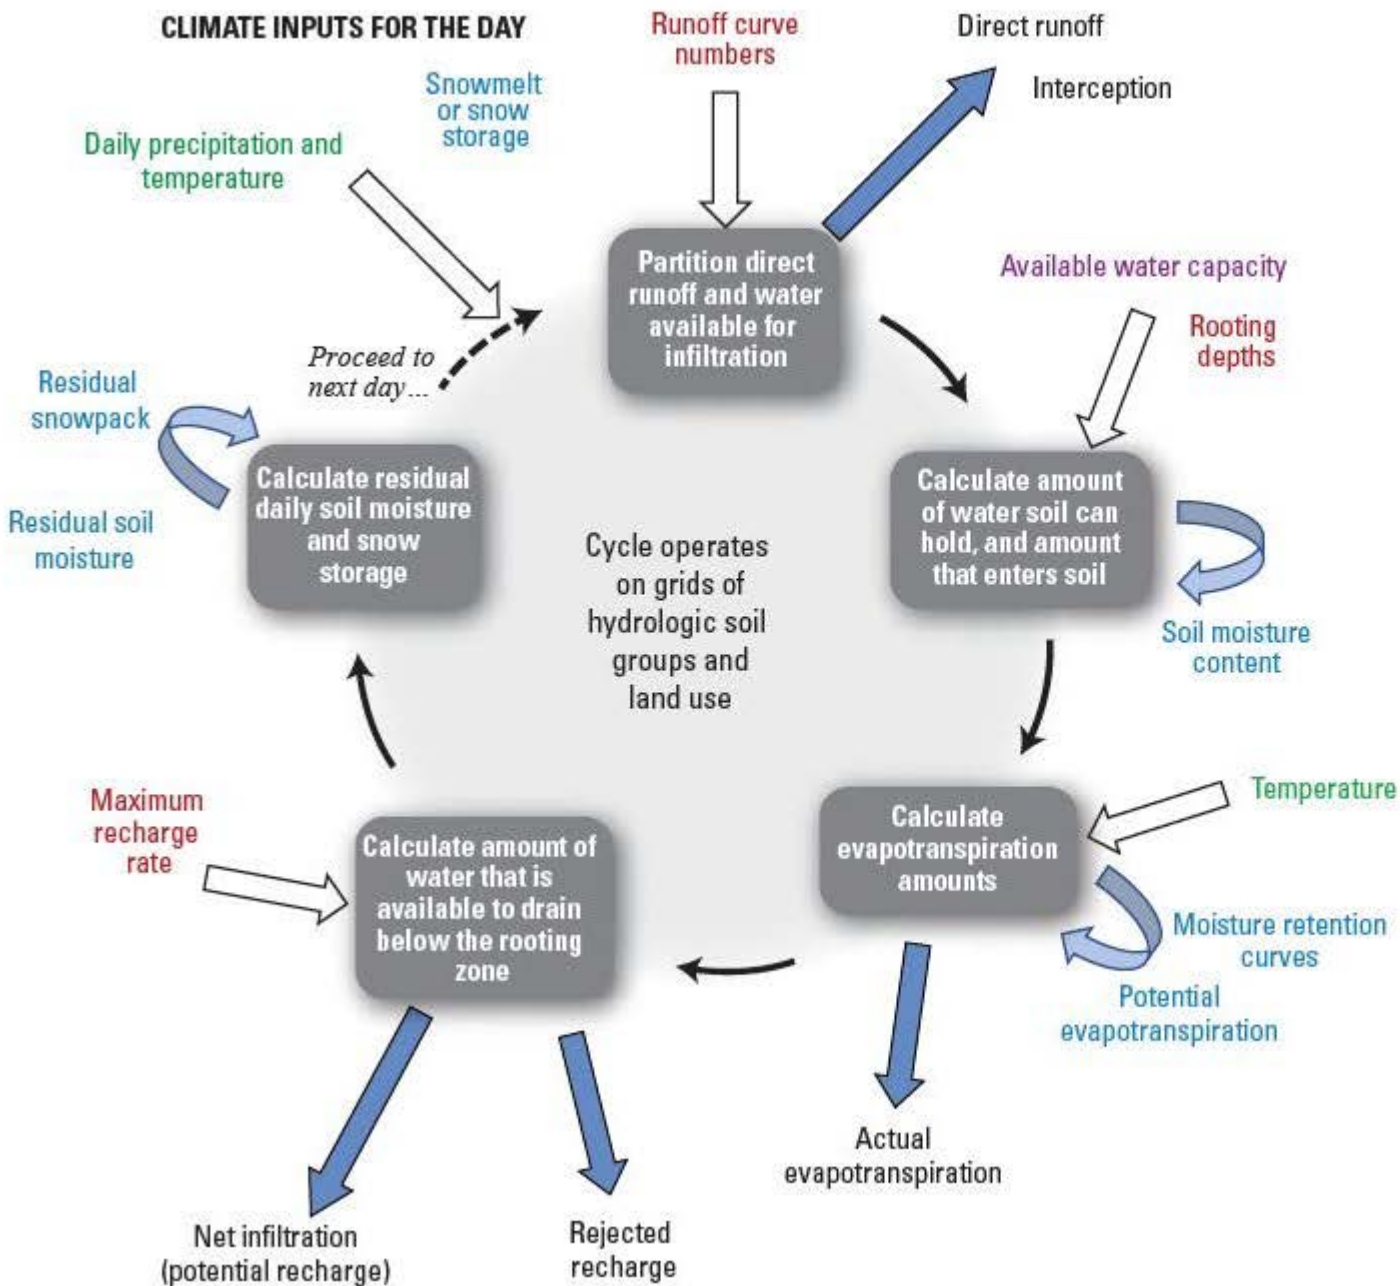

Interception rates

EXPLANATION

Data types

- Daily climate inputs (green text)
- Gridded datasets (purple text)
- Interim calculations (blue text)
- Lookup table values for land use-soil group (red text)
- Water-balance component (black text)