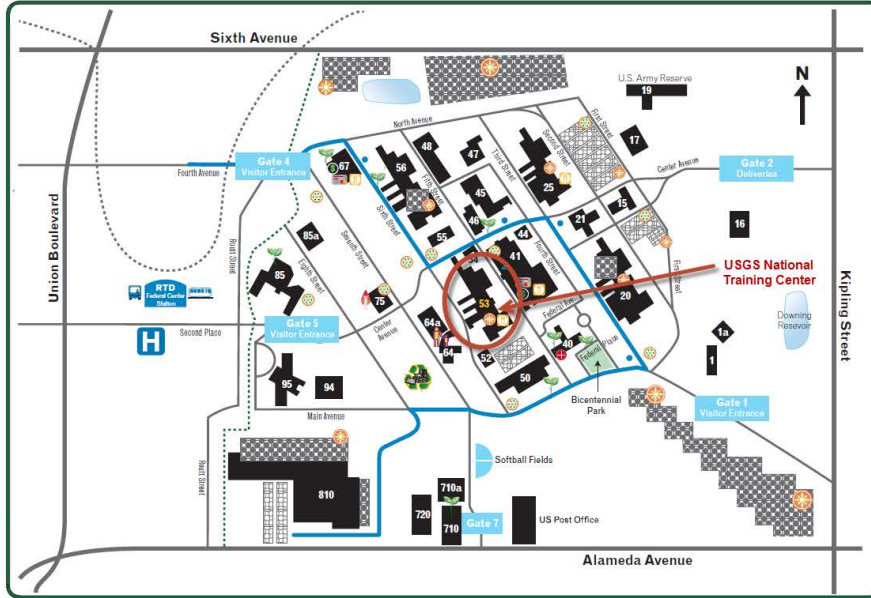

Denver Federal Center 6th Avenue & Kipling Street, Denver, CO 80225

LEGEND

- ATM
- Public Amenities
- Building/Number
- Cafeteria
- Credit Union
- Daycare
- DFC Museum
- Demolition Recycling
- Drought Resistant Gardens
- Health Unit
- Hospital
- New Fence
- Park
- Recycling Bins & Center
- Road
- RTD Bus Route
- RTD Bus Stop
- RTD Light Rail
- RTD Light Rail Route*
- RTD Bus Facility
- RTD Station
- Solar Panels (Car Port)
- Solar Panels (Ground or Roof Mounted)
- Solar Photovoltaics
- Wellness Center

PUBLIC PARKING 20 minute, 1 and 2 hour Visitor Parking is available throughout the campus at all buildings.